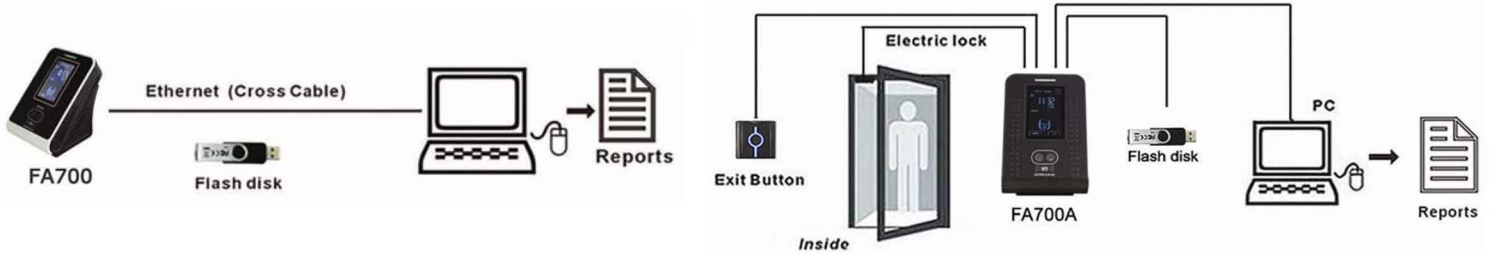

SKETCH DIAGRAM

Standalone