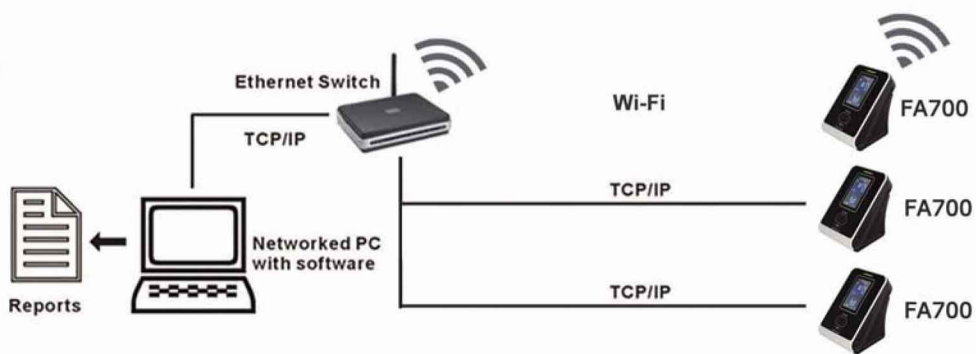

Network

SPECIFICATION

FA700

LCD Display

3 Inch Touch Screen

Speaker

Voice prompt (language can be selected)

Capacity

Face: 400(1:N) ID Card: 10,000 Logs: 100,000

Verification

Verification speed (1:1) ≤ 1s

Identification

FRR ≤ 0.01% FAR ≤ 0.0001%

Communications

TCP/IP, USB-Host/Client, Wi-Fi

Algorithm Version

Face 7.0

Image Sensor

Special Stereo Dual Sensor

Language

Multi language, English, French, Spanish, Arabic, Turkish, Portuguese, Czech, Hebrew, Slavic, Vietnamese etc., for more than 40 languages can be selected

Environment

Operation temperature: 0°C-45°C

Operation humidity: 20%-80%

Power Supply

12VDC/1.5A

Package info.

Machine size: 10.4(L)*16(H)*3.6(D)cm

Unit packing:28*23*10cm Carton packing:50*30*30cm

Real weight:1.1kg

Volume weight:1.5kg

Functions

ID Card, Automatic Switch, Self-Service Query, Work Code, T9 input, 9 Digit User ID, DLST, Scheduled bell

Optional Function

Mifare Card

Distributor :

PROFIT (OA) LTD

Tel:2782 7522 www.profitoa.com.hk