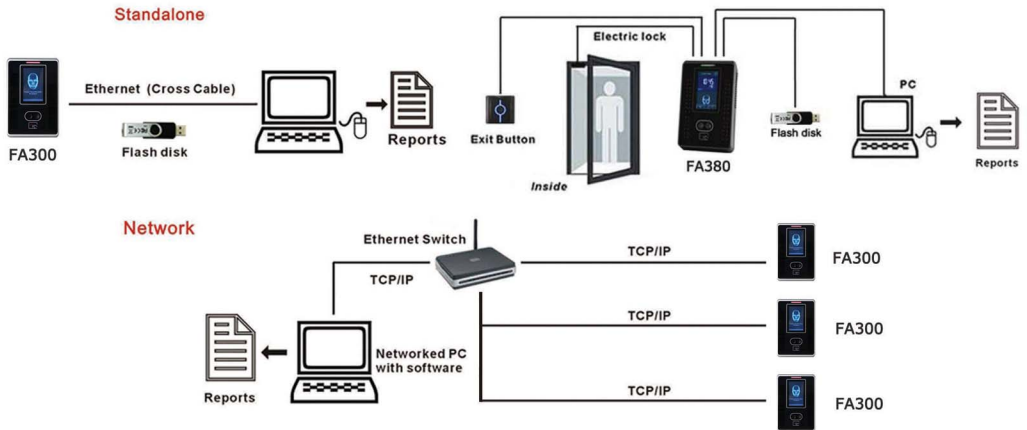

SKETCH DIAGRAM

SPECIFICATION

FA300

LCD Display

3 Inch Touch Screen

Speaker

Voice prompt (language can be selected)

Capacity

Face: 200(1:N) ID Card: 10,000 Logs: 100,000

Verification

Verification speed (1:1) ≤ 1s

Identification

FRR ≤ 0.01% FAR ≤ 0.0001%

Communications

TCP/IP, USB-Host

Algorithm Version

Face 7.0

Image Sensor

Special Stereo Dual Sensor

Language

Multi language, English, French, Spanish, Arabic, Turkish, Portuguese, Czech, Hebrew, Slavic, Vietnamese etc., for more than 40 languages can be selected

Environment

Operation temperature: 0°C-45°C

Operation humidity: 20%-80%

Power Supply

12VDC/1.5A

Package info.

Machine size: 10.4(L)*16(H)*3.6(D)cm

Unit packing:28*23*10cm Carton packing:50*30*30cm

Real weight:1.1kg

Volume weight:1.5kg

Functions

ID Card, Automatic Switch, Self-Service Query, Work Code, T9 input, 9 Digit User ID, DLST, Schedule-bell,

Optional Function

Mifare Card

Distributor :

PROFIT (OA) LTD

Tel:2782 7522 www.profitoa.com.hk