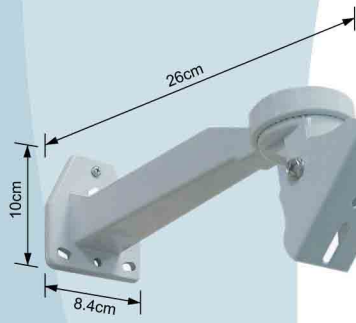

# Recommended Installation For Parking Control

PGV-BRACKET/205N

PK-PF02

PK-R02

PK-19SB

PG-CARDBL-3

Vehicle access control system

Personal ID access control